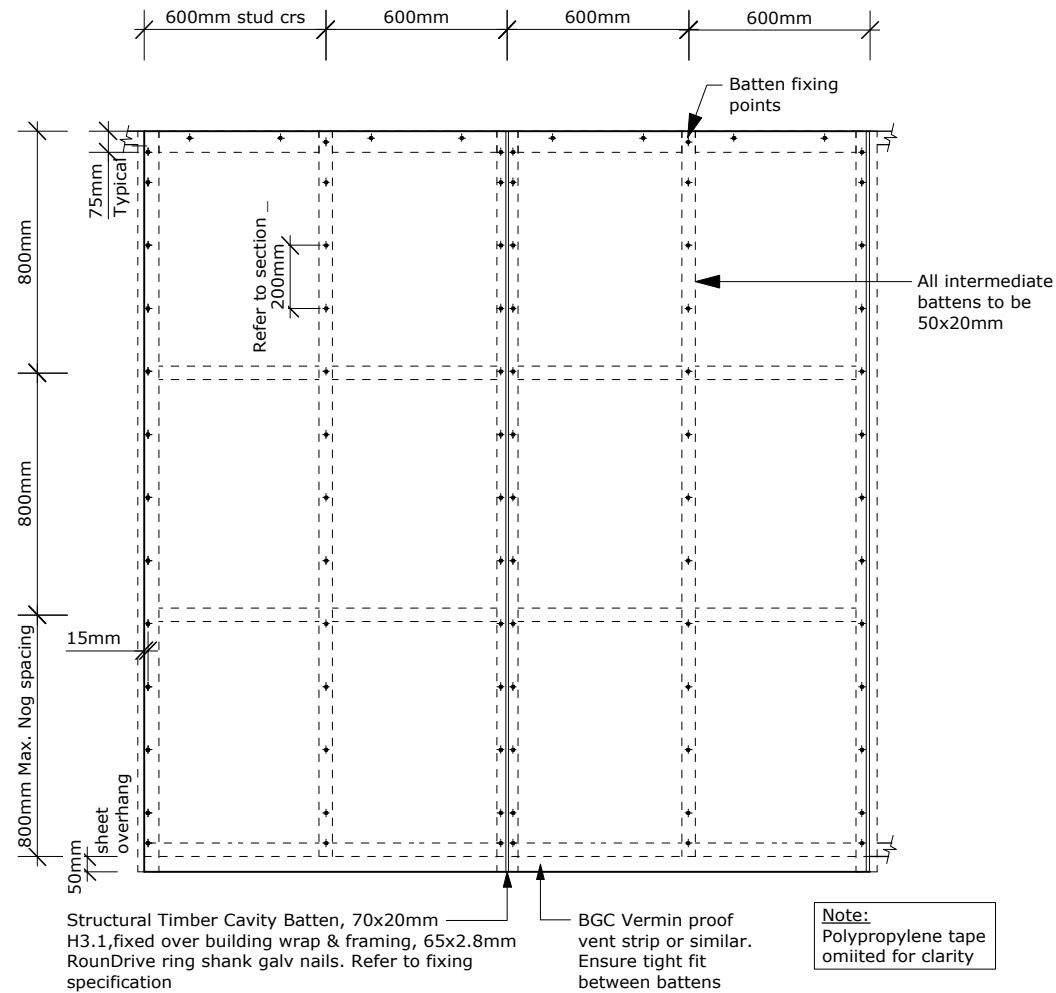

# Fibre Cement

BGC Duragrid™ Batten Fixing Setout

PROFILE BGC Duragrid™

DATE Nov 2011

DETAIL Sheet Fixing Setout

SCALE 1:25 @ A4

DETAIL NO. D02