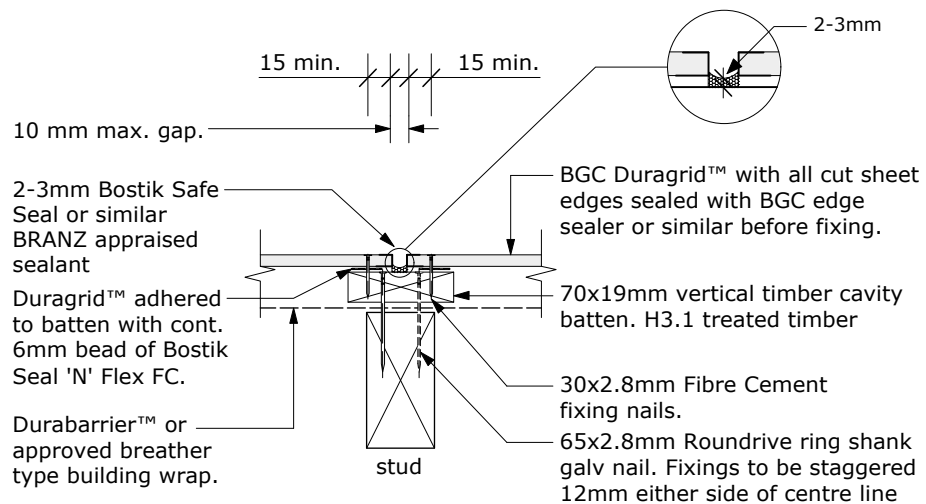

Cavity Batten Note:

Refer to cavity batten layout for batten sizes, types, spacings & fixings.

PROFILE **BGC Duragrid™**

DATE Nov 2011

DETAIL **Vertical Express Joint - Nail fixing**

SCALE 1:5 @ A4

DETAIL NO. **D 06**