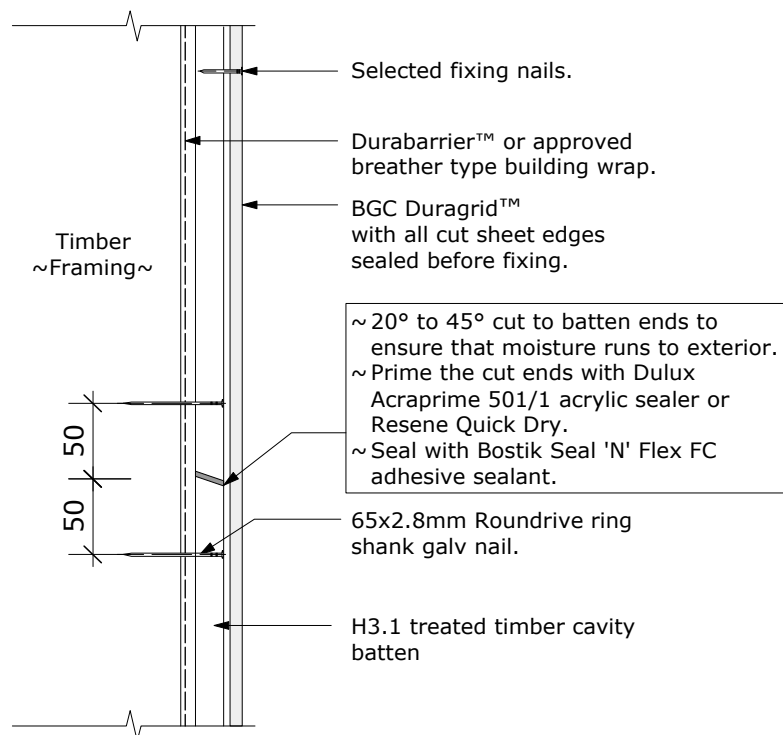

BGC

Fibre Cement

Cavity Batten Note:

Refer to cavity batten layout for batten sizes, types, spacings & fixings.

PROFILE **BGC Duragrid™**

DATE Nov 2011

DETAIL **Joining of Structural Batten**

SCALE 1:5 @ A4

DETAIL NO. **D 13**