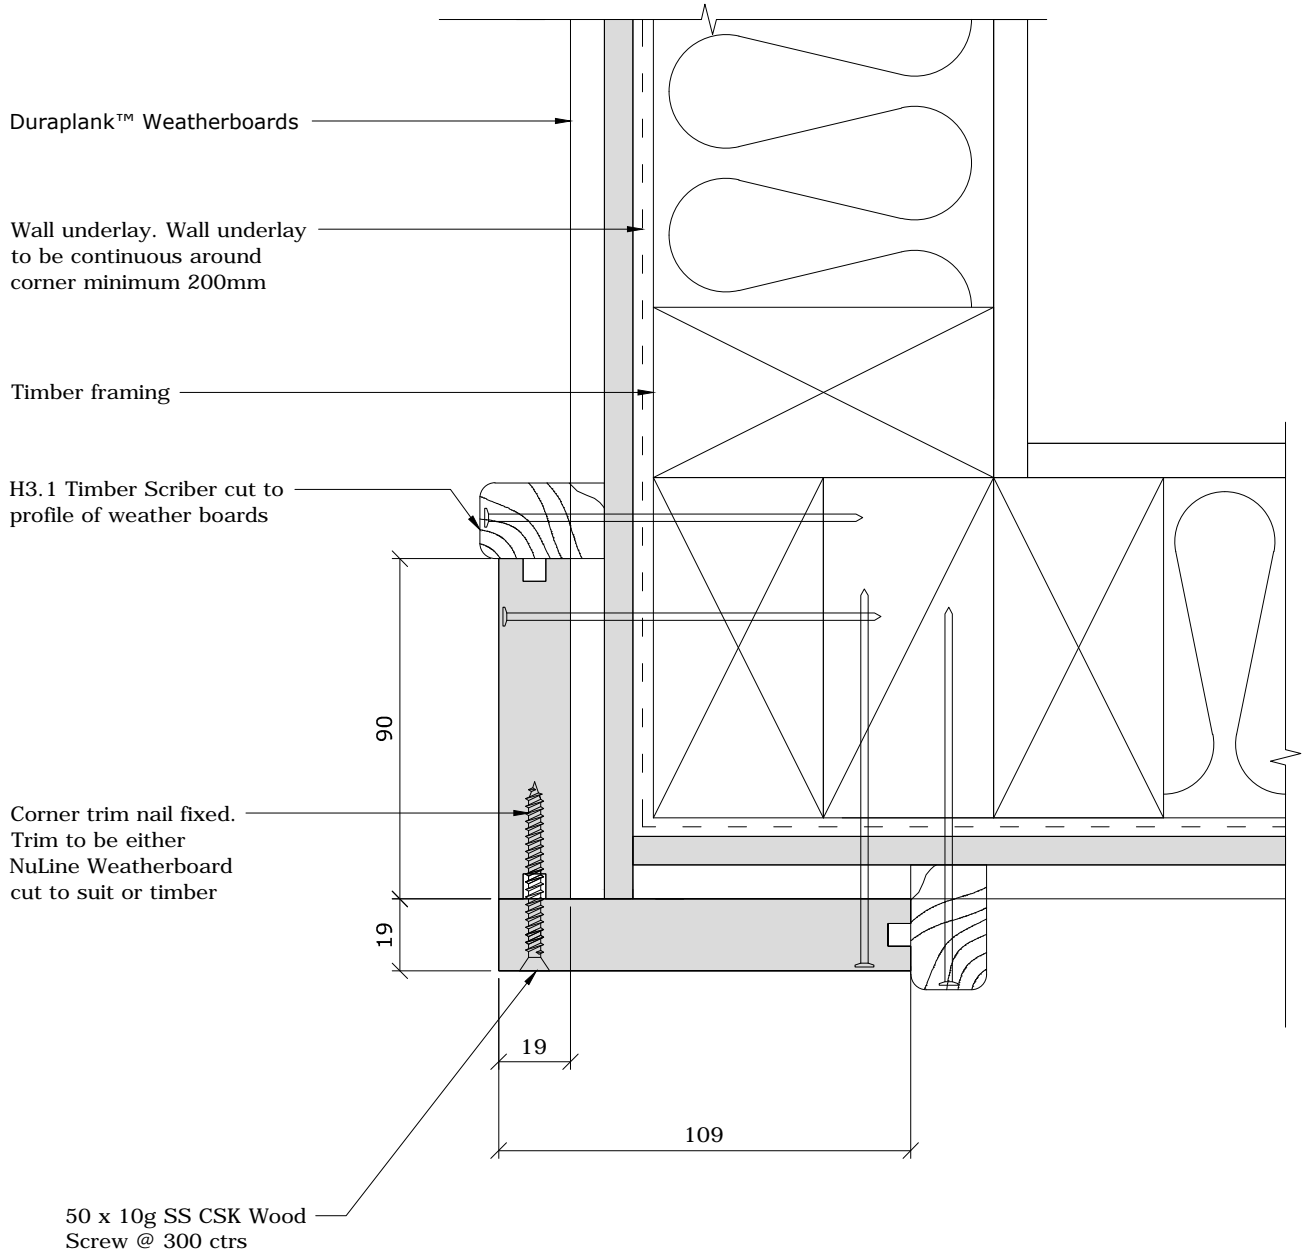

BGC

Fibre Cement

PROFILE **BGC Duraplank™ Weatherboards**

DATE **May 2017**

DETAIL **External Boxed Corner Direct Fixed**

SCALE **1:2 @ A4**

DETAIL NO. **DU-05D**