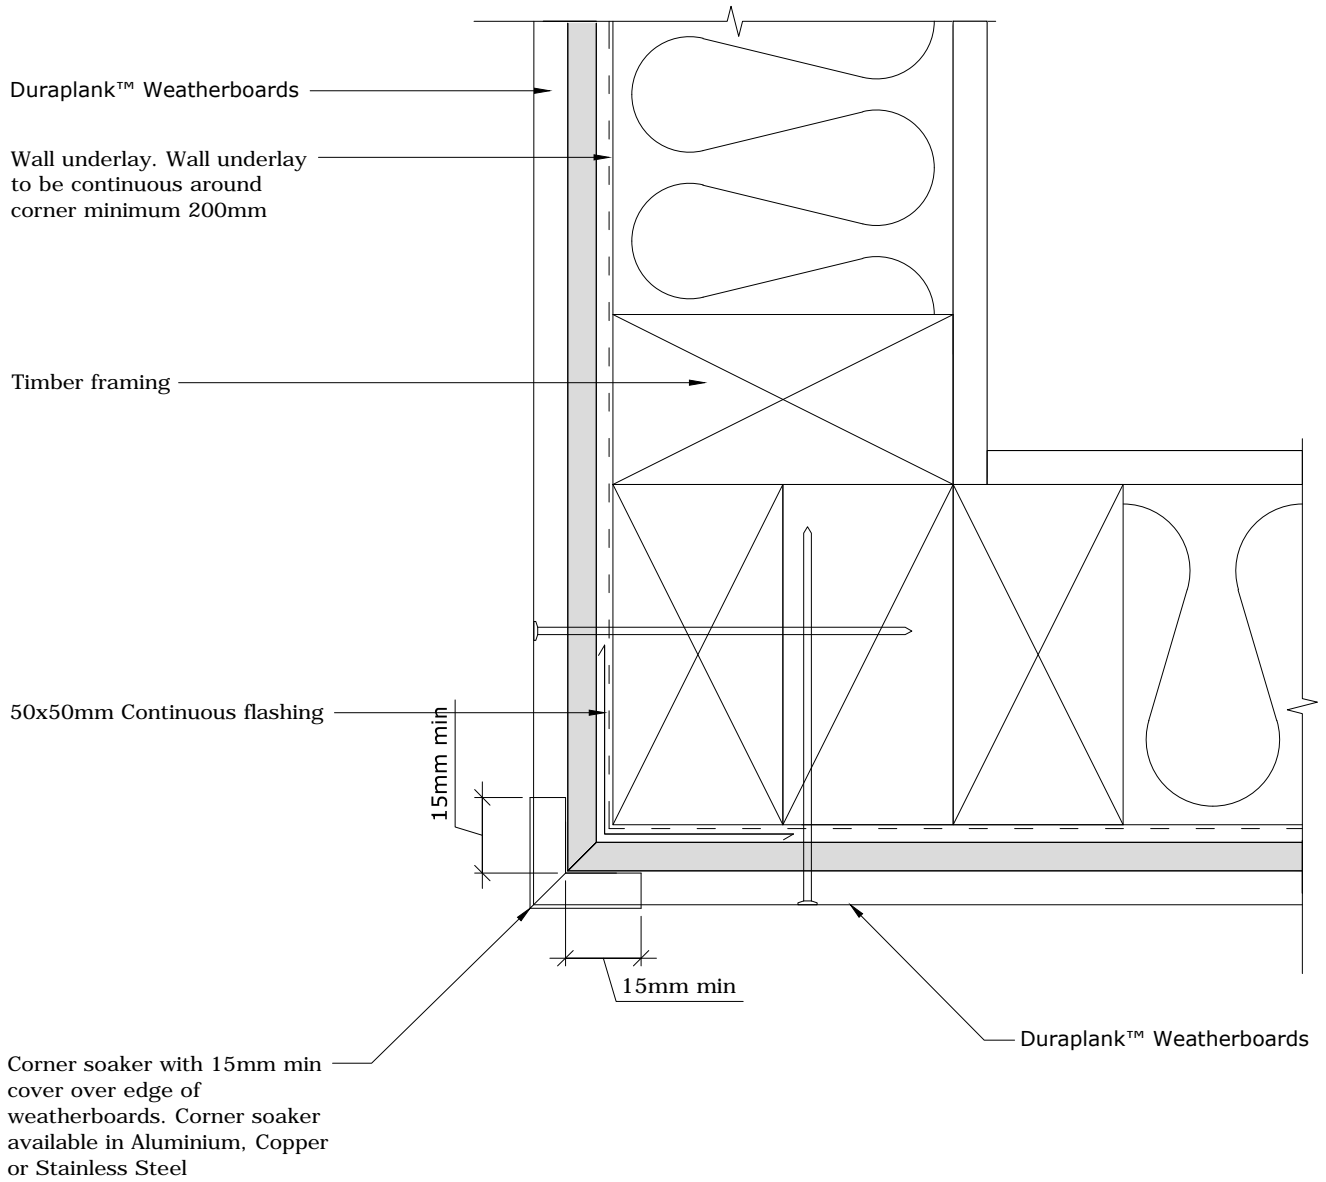

BGC

Fibre Cement

PROFILE **BGC Duraplank™ Weatherboards**

DATE **May 2017**

DETAIL **External Boxed Corner
Direct Fixed**

SCALE **1:2 @ A4**

DETAIL NO. **DU-06D**