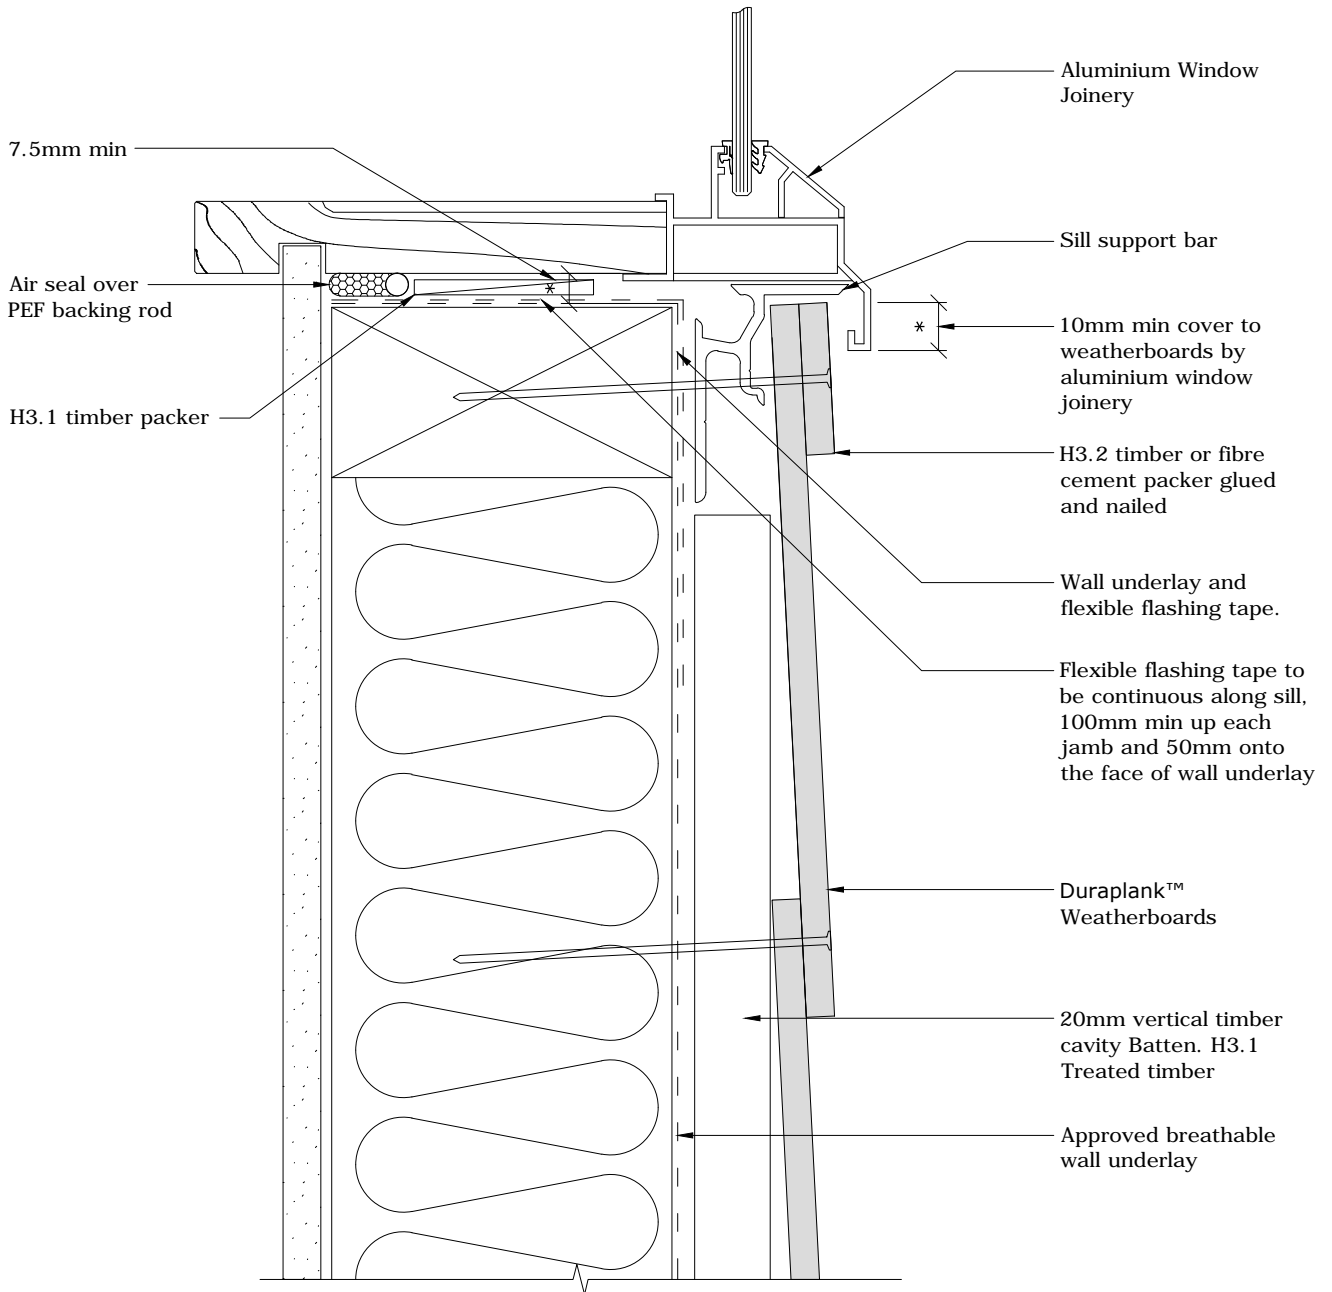

BGC

Fibre Cement

PROFILE **BGC Duraplank™ Weatherboards**

DATE **May 2017**

DETAIL **Window Sill
Cavity Construction**

SCALE **1:2 @ A4**

DETAIL NO. **DU-08**