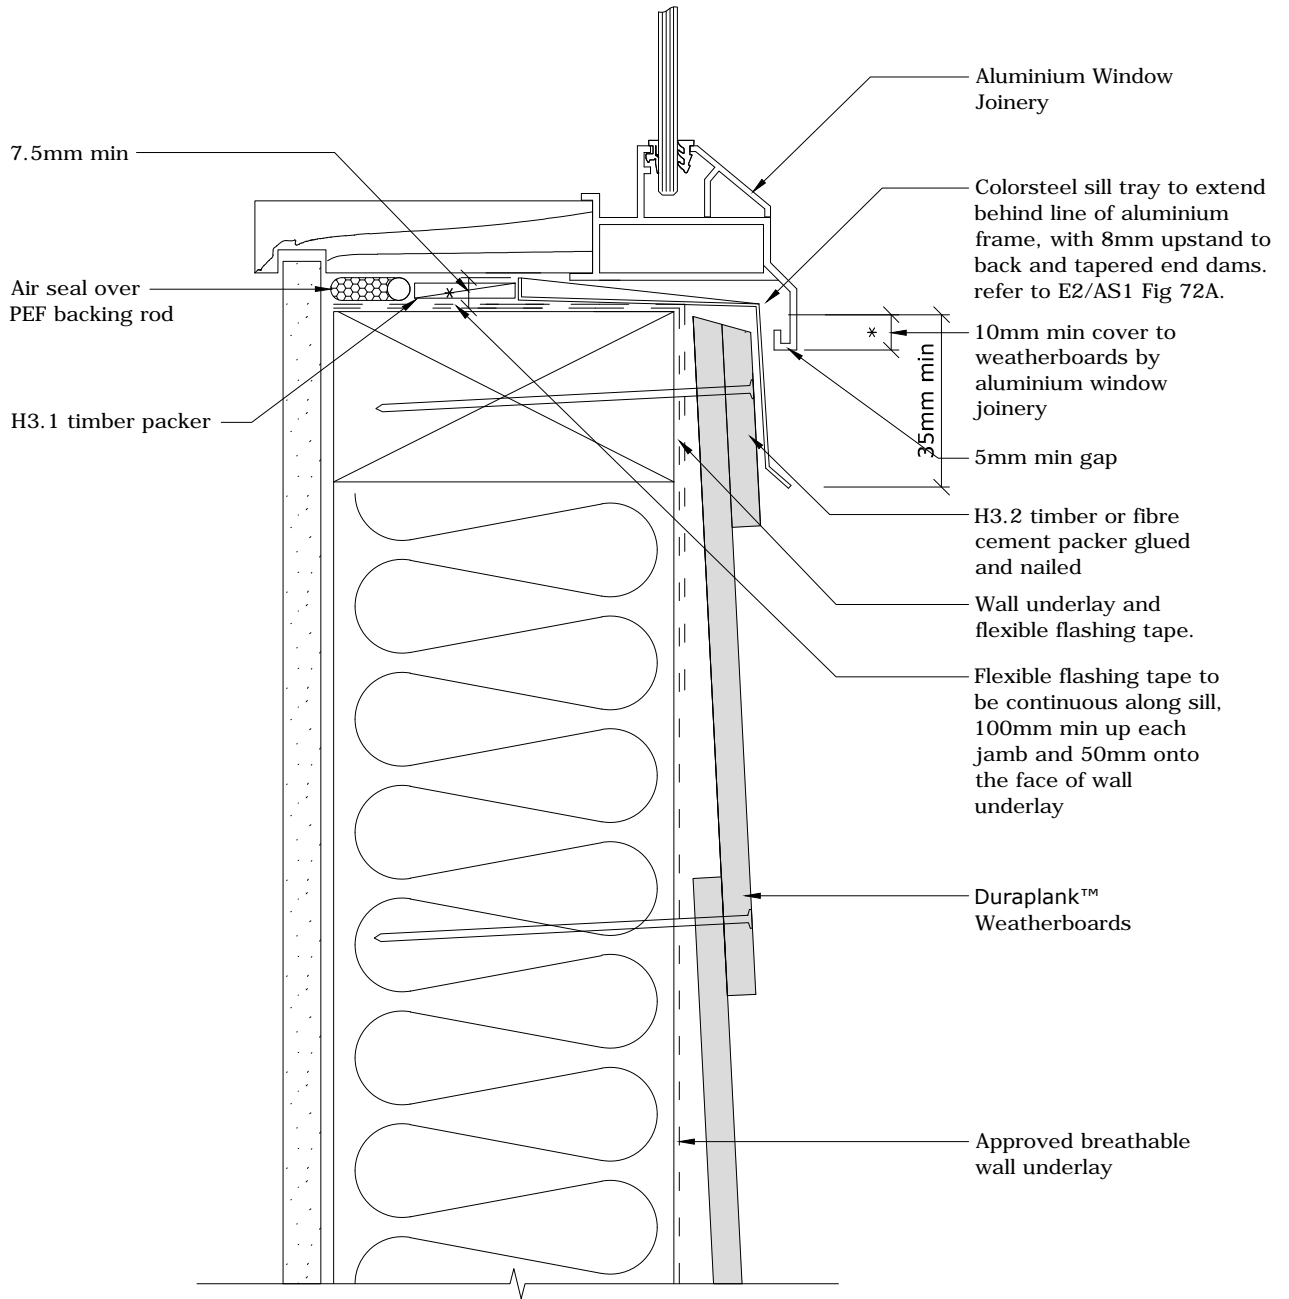

# Fibre Cement

PROFILE **BGC Duraplank™ Weatherboards**

DATE **May 2017**

DETAIL **Window Sill  
Direct Fixed**

SCALE **1:2 @ A4**

DETAIL NO. **DU-08D**