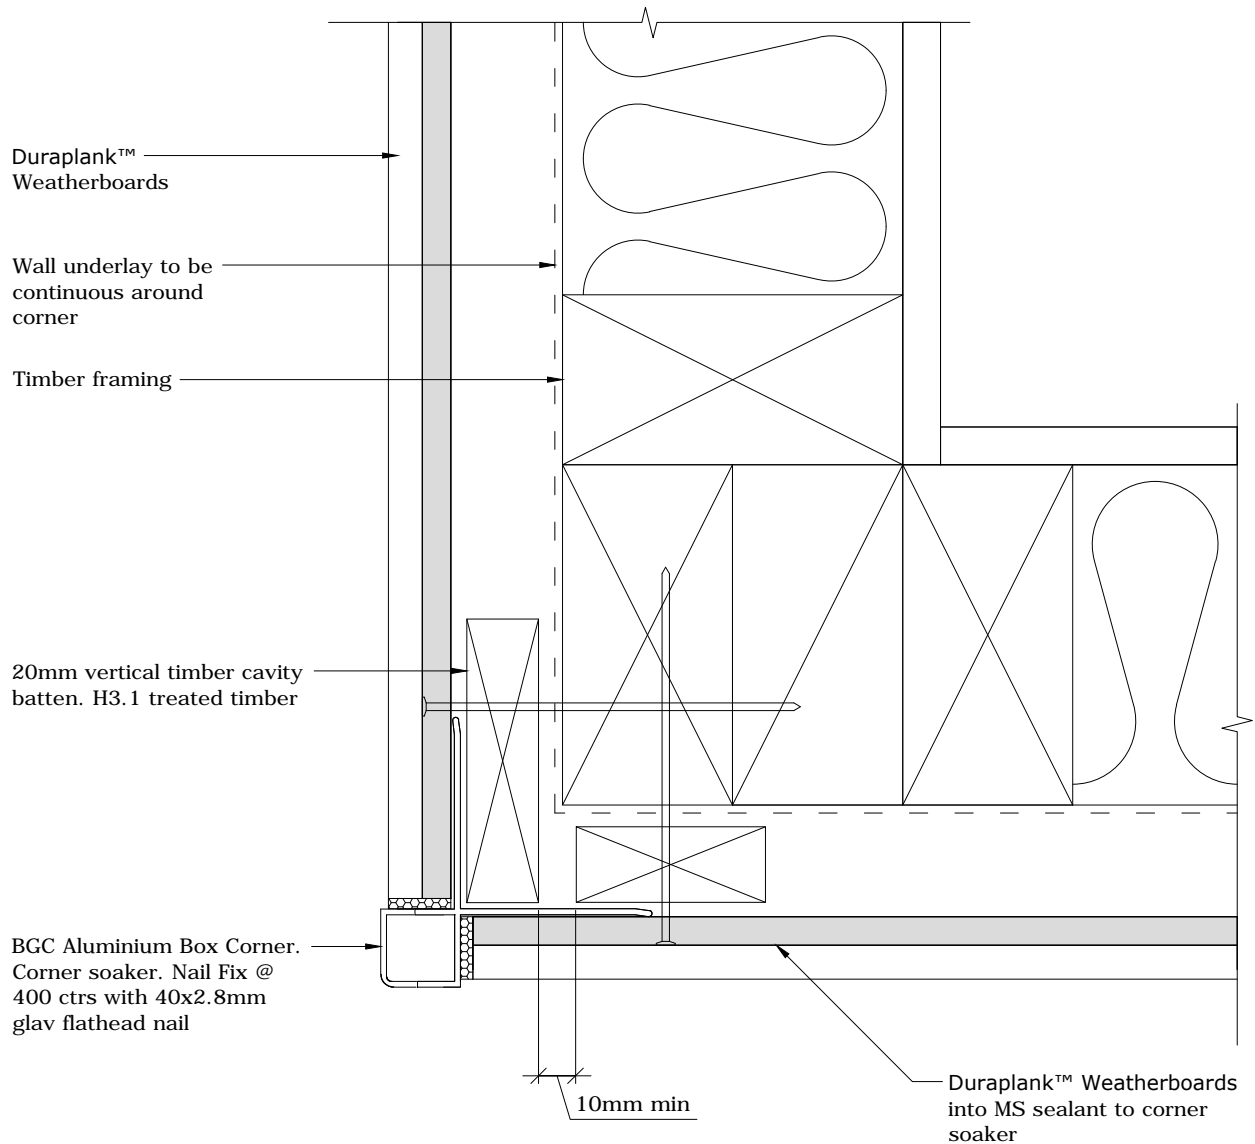

BGC

Fibre Cement

PROFILE **BGC Duraplank™ Weatherboards**

DETAIL **External Corner Detail with BGC Profile Cavity Construction**

DATE **May 2017**

SCALE **1:2 @ A4**

DETAIL NO. **DU-10**