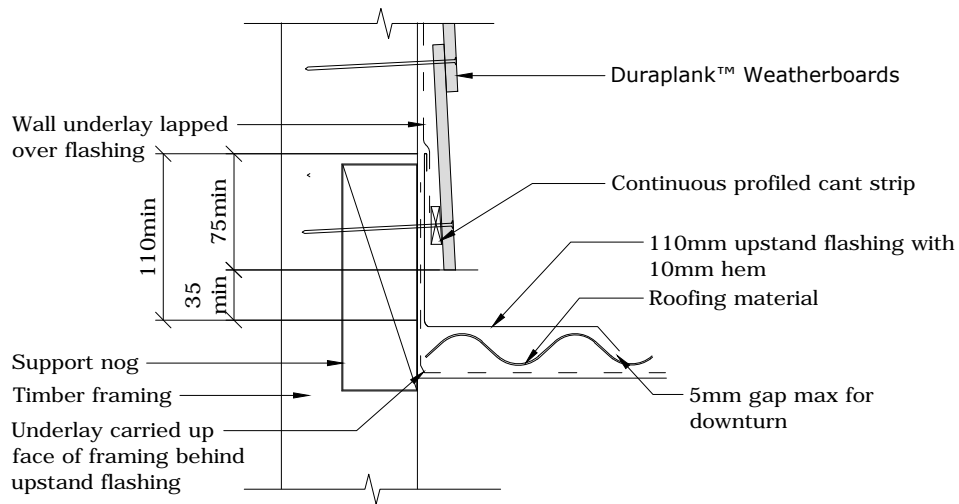

BGC

Fibre Cement

PROFILE BGC Duraplank™ Weatherboards

DATE May 2017

DETAIL Parallel Apron Flashing Detail
Direct Fixed

SCALE 1:5 @ A4

DETAIL NO. DU-23D